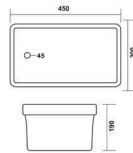

314
M.D. Pan
Size : 535 x 410 x 230mm

311
Veronica Full Deep Pan
Size : 520 x 415 x 175mm

315
Turkish Pan
Size : 525 x 485 x 180mm

312
Veronica C.T. Pan
Size : 550 x 410 x 240mm

316
Eastern Pan
Size : 520 x 425 x 130mm

PAN

317
Box Eastern Pan
Size : 530 x 430 x 220mm

101
Size : 620 x 465 x 280mm

LAB SINK

318
Indian Water
Closet Ring Type
Size : 470 x 300 x 220mm

102
Size : 560 x 420 x 195mm

319
Indian Water Closet Open
Size : 565 x 375 x 245mm

103
Size : 520 x 365 x 185mm

LAB SINK

104
Size : 500 x 350 x 150mm

105
Size : 450 x 300 x 190mm

106
Ceramic Cistern
Size : 500 x 210 x 325mm

107
Ceramic Cistern Slim
Size : 475 x 185 x 330mm

ACCESSORIES

Division Plate D-01

Division Plate D-02

Division Plate D-03

Shelf-03
Size : 520 x 130 x 60mm

Hook-04

Paper Holder-05

Pipe Holder-06

Soap Dish-07

Soap Dish-08