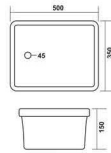

314
M.D. Pan
Size : 535 x 410 x 230mm

311
Veronica Full Deep Pan
Size : 520 x 415 x 175mm

315
Turkish Pan
Size : 525 x 485 x 180mm

312
Veronica C.T. Pan
Size : 550 x 410 x 240mm

316
Eastern Pan
Size : 520 x 425 x 130mm

PAN

317
Box Eastern Pan
Size : 530 x 430 x 220mm

101
Size : 620 x 465 x 280mm

LAB SINK

318
Indian Water
Closet Ring Type
Size : 470 x 300 x 220mm

102
Size : 560 x 420 x 195mm

319
Indian Water Closet Open
Size : 565 x 375 x 245mm

103
Size : 520 x 365 x 185mm

LAB SINK

104
Size : 500 x 350 x 150mm

105
Size : 450 x 300 x 190mm

106
Ceramic Cistern
Size : 500 x 210 x 325mm

107
Ceramic Cistern Slim
Size : 475 x 185 x 330mm

ACCESSORIES

Division Plate D-01

Division Plate D-02

Division Plate D-03

Shelf-03
Size : 520 x 130 x 60mm

Hook-04

Paper Holder-05

Pipe Holder-06

Soap Dish-07

Soap Dish-08