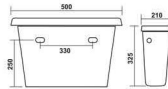

PAN

317
Box Eastern Pan
Size : 530 x 430 x 220mm

101
Size : 620 x 465 x 280mm

LAB SINK

318
Indian Water
Closet Ring Type
Size : 470 x 300 x 220mm

102
Size : 560 x 420 x 195mm

319
Indian Water Closet Open
Size : 565 x 375 x 245mm

103
Size : 520 x 365 x 185mm

LAB SINK

104
Size : 500 x 350 x 150mm

105
Size : 450 x 300 x 190mm

106
Ceramic Cistern
Size : 500 x 210 x 325mm

107
Ceramic Cistern Slim
Size : 475 x 185 x 330mm

ACCESSORIES

Division Plate D-01

Division Plate D-02

Division Plate D-03

Shelf-03
Size : 520 x 130 x 60mm

Hook-04

Paper Holder-05

Pipe Holder-06

Soap Dish-07

Soap Dish-08