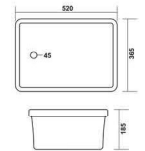

314
M.D. Pan
Size : 535 x 410 x 230mm

311
Veronica Full Deep Pan
Size : 520 x 415 x 175mm

315
Turkish Pan
Size : 525 x 485 x 180mm

312
Veronica C.T. Pan
Size : 550 x 410 x 240mm

316
Eastern Pan
Size : 520 x 425 x 130mm

PAN

317
Box Eastern Pan
Size : 530 x 430 x 220mm

101
Size : 620 x 465 x 280mm

LAB SINK

318
Indian Water
Closet Ring Type
Size : 470 x 300 x 220mm

102
Size : 560 x 420 x 195mm

319
Indian Water Closet Open
Size : 565 x 375 x 245mm

103
Size : 520 x 365 x 185mm

LAB SINK

104
Size : 500 x 350 x 150mm

105
Size : 450 x 300 x 190mm

106
Ceramic Cistern
Size : 500 x 210 x 325mm

107
Ceramic Cistern Slim
Size : 475 x 185 x 330mm

ACCESSORIES

Division Plate D-01

Division Plate D-02

Division Plate D-03

Shelf-03
Size : 520 x 130 x 60mm

Hook-04

Paper Holder-05

Pipe Holder-06

Soap Dish-07

Soap Dish-08