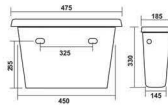

314
M.D. Pan
Size : 535 x 410 x 230mm

311
Veronica Full Deep Pan
Size : 520 x 415 x 175mm

315
Turkish Pan
Size : 525 x 485 x 180mm

312
Veronica C.T. Pan
Size : 550 x 410 x 240mm

316
Eastern Pan
Size : 520 x 425 x 130mm

PAN

317
Box Eastern Pan
Size : 530 x 430 x 220mm

101
Size : 620 x 465 x 280mm

LAB SINK

318
Indian Water
Closet Ring Type
Size : 470 x 300 x 220mm

102
Size : 560 x 420 x 195mm

319
Indian Water Closet Open
Size : 565 x 375 x 245mm

103
Size : 520 x 365 x 185mm

LAB SINK

104
Size : 500 x 350 x 150mm

105
Size : 450 x 300 x 190mm

106
Ceramic Cistern
Size : 500 x 210 x 325mm

107
Ceramic Cistern Slim
Size : 475 x 185 x 330mm

ACCESSORIES

Division Plate D-01

Division Plate D-02

Division Plate D-03

Shelf-03
Size : 520 x 130 x 60mm

Hook-04

Paper Holder-05

Pipe Holder-06

Soap Dish-07

Soap Dish-08