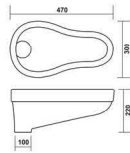

314
M.D. Pan
Size : 535 x 410 x 230mm

311
Veronica Full Deep Pan
Size : 520 x 415 x 175mm

315
Turkish Pan
Size : 525 x 485 x 180mm

312
Veronica C.T. Pan
Size : 550 x 410 x 240mm

316
Eastern Pan
Size : 520 x 425 x 130mm

PAN

317
Box Eastern Pan
Size : 530 x 430 x 220mm

101
Size : 620 x 465 x 280mm

LAB SINK

318
Indian Water
Closet Ring Type
Size : 470 x 300 x 220mm

102
Size : 560 x 420 x 195mm

319
Indian Water Closet Open
Size : 565 x 375 x 245mm

103
Size : 520 x 365 x 185mm

LAB SINK

104
Size : 500 x 350 x 150mm

105
Size : 450 x 300 x 190mm

106
Ceramic Cistern
Size : 500 x 210 x 325mm

107
Ceramic Cistern Slim
Size : 475 x 185 x 330mm

ACCESSORIES

Division Plate D-01

Division Plate D-02

Division Plate D-03

Shelf-03
Size : 520 x 130 x 60mm

Hook-04

Paper Holder-05

Pipe Holder-06

Soap Dish-07

Soap Dish-08