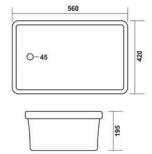

314
M.D. Pan
Size : 535 x 410 x 230mm

311
Veronica Full Deep Pan
Size : 520 x 415 x 175mm

315
Turkish Pan
Size : 525 x 485 x 180mm

312
Veronica C.T. Pan
Size : 550 x 410 x 240mm

316
Eastern Pan
Size : 520 x 425 x 130mm

PAN

317
Box Eastern Pan
Size : 530 x 430 x 220mm

101
Size : 620 x 465 x 280mm

LAB SINK

318
Indian Water
Closet Ring Type
Size : 470 x 300 x 220mm

102
Size : 560 x 420 x 195mm

319
Indian Water Closet Open
Size : 565 x 375 x 245mm

103
Size : 520 x 365 x 185mm

LAB SINK

104
Size : 500 x 350 x 150mm

105
Size : 450 x 300 x 190mm

106
Ceramic Cistern
Size : 500 x 210 x 325mm

107
Ceramic Cistern Slim
Size : 475 x 185 x 330mm

ACCESSORIES

Division Plate D-01

Division Plate D-02

Division Plate D-03

Shelf-03
Size : 520 x 130 x 60mm

Hook-04

Paper Holder-05

Pipe Holder-06

Soap Dish-07

Soap Dish-08